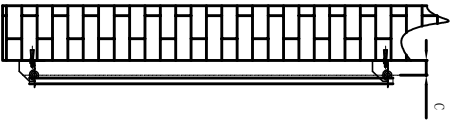

Front View

Side View

Back View

Top view

SUPPLIED INSTALLATION ACCESSORIES

- X4
- X8
- X2
- X1
- X1

- Vertical Mounting
- Optional Color Selection
- Max Operational Pressure/Bar
- Inlet/Outlet Female Pipe Thread
- All Dimensions are in mm

Product Code	Product Name	pipe number	Height		Width		Thickndss		Plumbing		Empty Weight	Water Volume	Thermal Output
			mm	H	mm	W	mm	D	mm	C			
RND-NV2918	NEVA 295X1800	-	1800	1800	295	56	56	66.5	66.5	15.5	7.84	717-2446	
RND-NV4118	NEVA 413X1800	7	1800	1800	413	56	56	66.5	66.5	21.70	10.98	1003-3424	
RND-NV5318	NEVA 531X1800	9	1800	1800	531	56	56	66.5	66.5	27.9	14.10	1290-4401	