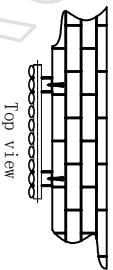

Front View

Side View

Back View

Top view

SUPPLIED INSTALLATION ACCESSORIES

- X4
- X8
- X2
- X1
- X1

- Vertical Mounting
- Optional Color Selection
- Max Operational Pressure/Bar
- Inlet/Outlet Female Pipe Thread
- All Dimensions are in mm

Product Code	Product Name	pipe number	Height		Width		Thickndss		Plumbing		Empty Weight	Water Volume	Thermal Output
			mm	H	mm	W	mm	D	mm	C			
RND-NV2918	NEVA 295X1800	-	1800	1800	295	56	56	66.5	66.5	15.5	7.84	717-2446	
RND-NV4118	NEVA 413X1800	7	1800	1800	413	56	56	66.5	66.5	21.70	10.98	1003-3424	
RND-NV5318	NEVA 531X1800	9	1800	1800	531	56	56	66.5	66.5	27.9	14.10	1290-4401	